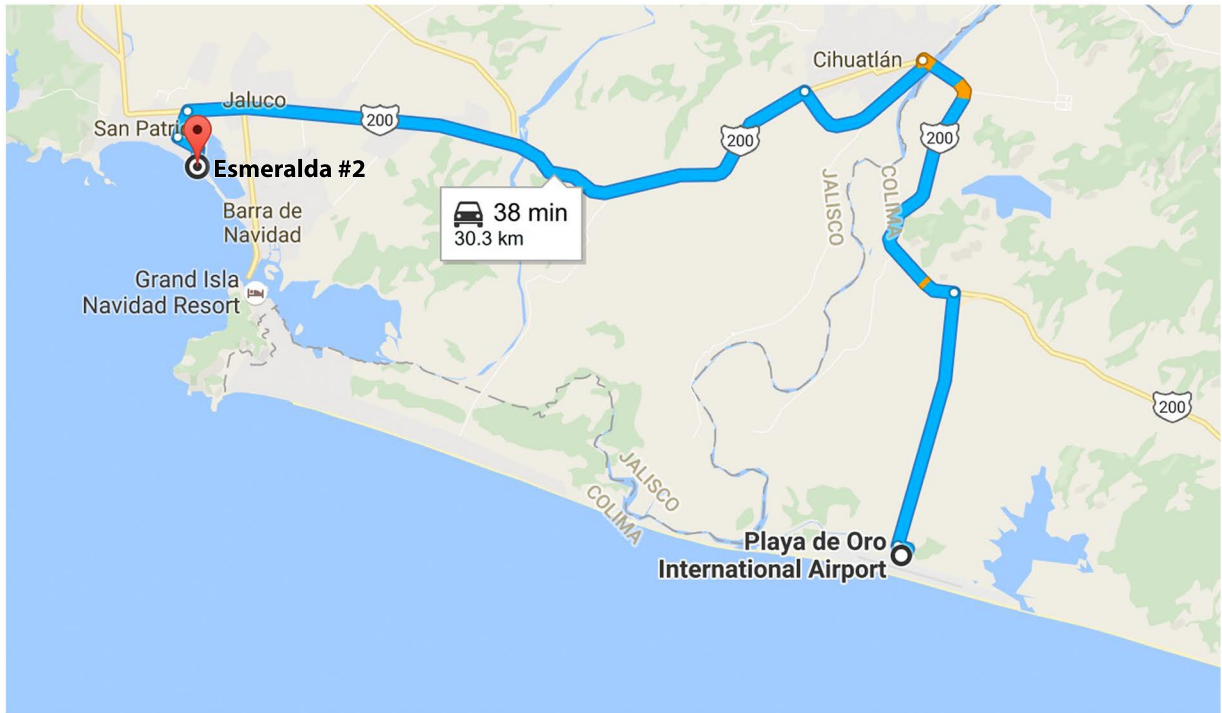

Mex 011-52-315-355-6263 or  
Can/US 1-562-552-5938

Map 1:  
Overview of Manzanillo airport to El Palmar Resort

Map 2:  
Close up of coming from Highway 200 into El Palmar, Melaque